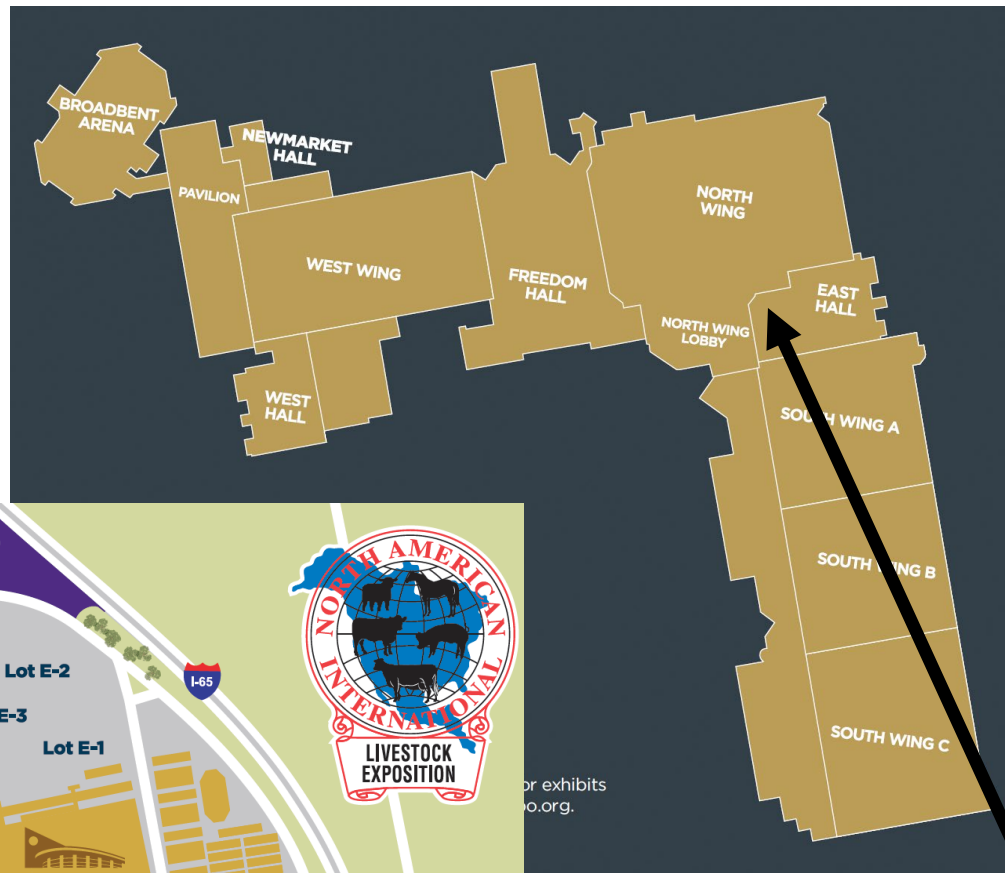

Maps for KY Exposition Center

**Dairy Quiz Bowl
Make-Up Room**

**Pick up Gate Passes
Friday after 3 PM EDT**

**CHECK-IN/REGISTRATION
& ANIMAL TRAILER PARKING**

- All animal entries MUST check-in/register at Lot V prior to entering the facility.
- Receive pre-purchased credentials/passes in Lot V during check-in/registration.
- Enter the facility using Gate 1.

- **LOT V** - Check-In/Registration
- **LOT B** - Small Animal Trailers
- **LOTS F/G/H/K** - Cattle Trailers