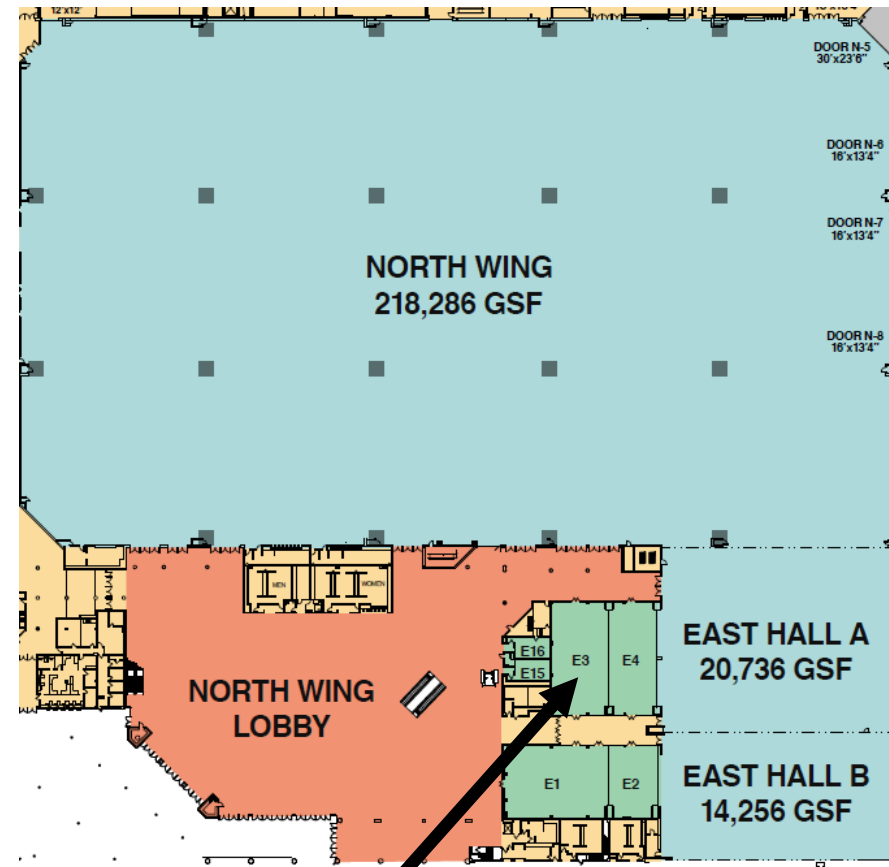

Maps for KY Exposition Center

**Dairy Quiz Bowl
Make-Up Room**

**Pick up Gate Passes
Friday after 3 PM EDT**

**CHECK-IN/REGISTRATION
& ANIMAL TRAILER PARKING**

- All animal entries MUST check-in/register at Lot V prior to entering the facility.
- Receive pre-purchased credentials/passes in Lot V during check-in/registration.
- Enter the facility using Gate 1.

- **LOT V** - Check-In/Registration
- **LOT B** - Small Animal Trailers
- **LOTS F/G/H/K** - Cattle Trailers